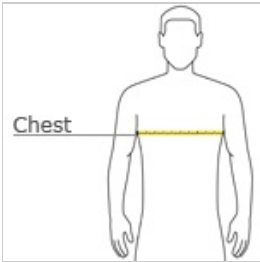

- 5.3-ounce, 100% cotton
- 99/1 cotton/poly (Ash)
- 90/10 cotton/poly (Sport Grey, Antique Cherry Red, Antique Irish Green, Antique Jade Dome, Antique Orange, Antique Sapphire)
- 50/50 cotton/poly (Blackberry, Dark Heather, Heather Military Green, Heather Red, Heathered Sapphire, Lilac, Midnight, Neon Blue, Neon Green, Russet, Sunset, Tweed, Safety Green, Safety Orange, Safety Pink, Graphite Heather)
- Seamless double-needle 7/8" collar
- Double-needle sleeves and hem
- Taped neck and shoulders
- Tearaway label

Due to the nature of 50/50 cotton/poly neon fabrics, special care must be taken throughout the printing process.

front

back

HOW TO MEASURE

CHEST WIDTH

Measure under the arm and around the fullest part of the chest with arms down, keeping tape horizontal.

SIZE CHART

	S	M	L	XL	2XL	3XL
Chest	34-36	38-40	42-44	46-48	50-52	54-56

COLOR INFORMATION

Antique Cherry Red PMS 7427C	Antique Irish Green PMS 348C	Antique Jade Dome PMS 7715C	Antique Orange PMS 7599C	Antique Sapphire PMS 7706C	Ash* PMS COOL GREY 3 C	Azalea PMS 2045C	Berry PMS 683C	Black PMS 426C	Blackberry PMS 276C	Brown Savana PMS 7531C
Cardinal PMS 1955 C	Carolina Blue PMS 659C	Charcoal PMS COOL GRAY 10C	Cobalt PMS 2746C	Coral Silk PMS 1777C	Corn silk PMS 393C	Daisy PMS 122C	Dark Chocolate PMS 412C	Dark Heather PMS 7545C	Electric Green PMS 361C	Forest PMS 5535C
Garnet PMS 188C	Gold PMS 1235C	Graphite Heather PMS 424C	Gravel PMS COOL GRAY 8C	Heather Military Green PMS 416C	Heather Red PMS 703C	Heather Sapphire PMS 7690C	Heliconia PMS 213C	Ice Grey PMS WARM GRAY 1C	Indigo Blue PMS 5405C	Irish Green PMS 2252C
Kiwi	Light Blue	Light Pink	Lilac	Lime	Maroon	Midnight	Military Green	Mint Green	Natural	Navy